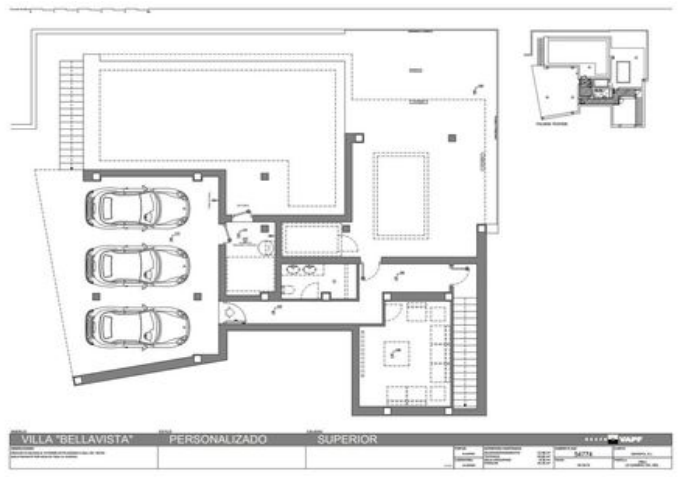

RESIDENCIAL JAZMINES PLUS	LA CUMBRE DEL SOL	***** VAPF	
PROYECTO DE ARQUITECTURA	PROYECTO DE ARQUITECTURA	FECHA	ESTADO
PROYECTADO POR	PROYECTADO POR	FECHA	ESTADO
PROYECTADO POR	PROYECTADO POR	FECHA	ESTADO