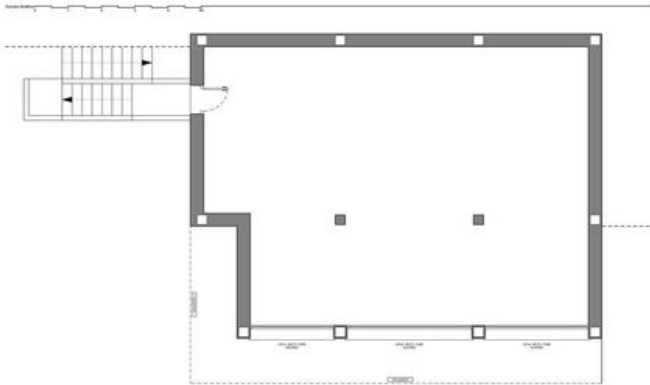

VILLA "LA CALA" PERSONALIZADO SUPERIOR